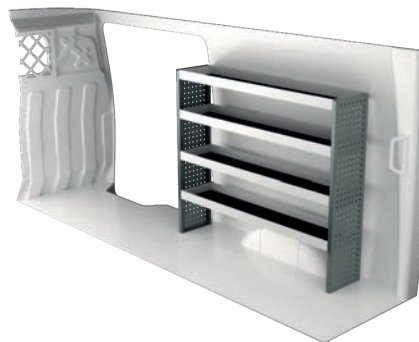

Art.No	LxPxH	Kg	Hora	€
F41401	1453x300x1220 mm	33	2,6	775,85