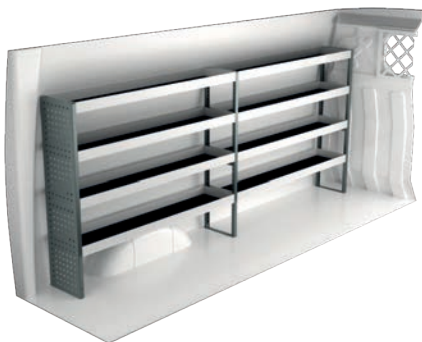

IVECO DAILY 9 M³ H1 3000 mm base de rueda

Precios de venta recomendados válidos desde 01-01-2022 y hasta nuevo aviso. Montaje e IVA no incluidos. Las horas sugeridas son el tiempo de montaje recomendado para minoristas experimentados.

En furgonetas eléctricas e híbridas recomendamos el montaje por un instalador experimentado. Se deben tener en cuenta las baterías y las guarniciones de cable de aproximadamente 400 voltios. Se puede añadir el recubrimiento de suelos y paredes.

Art.No	LxPxH	Kg	Hora	€
F41400	2874x300x1220 mm	56	3,6	1 250,05